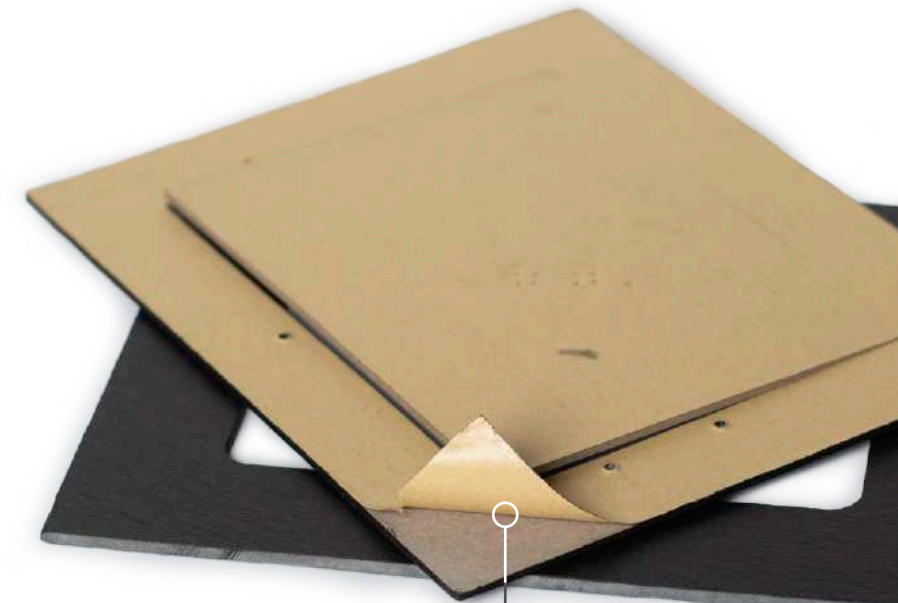

Slate frame comes unassembled

The frame backer has an adhesive that adheres to slate after slate is fabricated. Due to the design of this product, glass is not included.