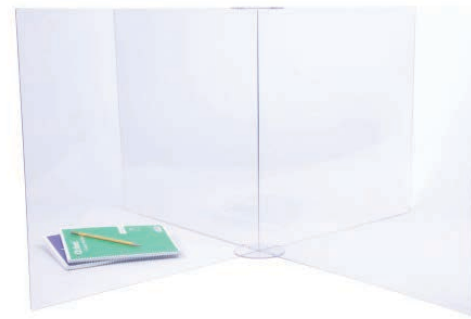

**Personal Protection Economy
Four-Way Divider Kit**
Acrylic barrier
Acrylic top and bottom discs