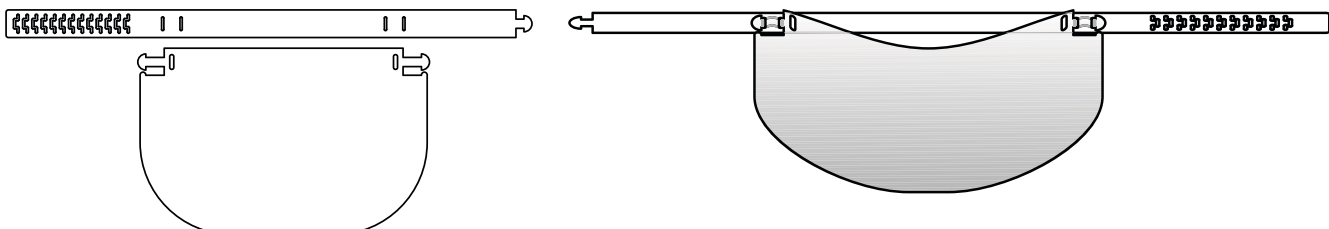

12.

CHILD FACE SHIELDS FOR PROTECTION.

Protect children while helping them maintain social interaction with our lightweight and easy to wear acrylic face shields.

Having teachers see a student's face, expression, and emotions is as important to the educational process as the content being taught. Seeing faces is also critical to hearing-impaired students who need to see faces and mouths for communication. Face shields are easy to clean and disinfect and are an economical way to keep children safe in and out of the classroom.

PRODUCT SPECS:

- **ITEM CODE:** .010" Children's Face Shield (Qty of 25: FS010-C)
- **SIZE:** 12" x 9"
- **ADJUSTABLE:** "One Size Fits All" with optional foam insert for extra forehead comfort.
- **SUBSTRATE:** Clear Acrylic
- **THICKNESS:** .010"
- **SHIPPING:** Packed flat
- **CLEANING:** Clean with mild soap and water. You can also clean with a solution of 10% bleach mixed with water. Lightly mist a cotton rag with the solution and wipe the sheet lightly. Clean with water to remove any residue. Soaking or dipping in this solution is not recommended.

TECHNICAL ILLUSTRATIONS: