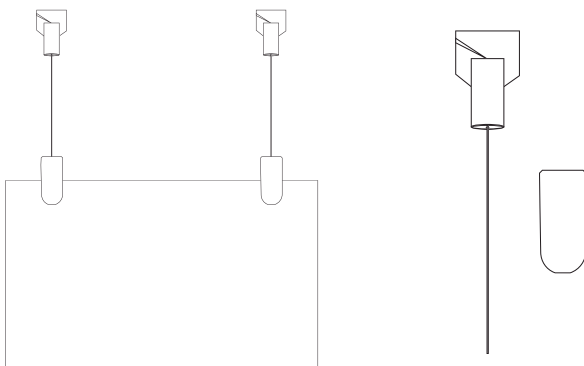

TECHNICAL ILLUSTRATIONS: