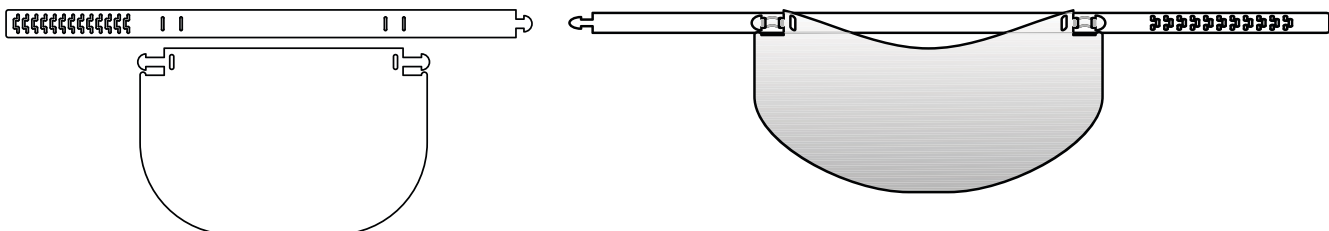

13.

ADULT FACE SHIELDS FOR PROTECTION.

Protect teachers and administrators while maintaining social interaction with acrylic face shields.

Having students see a teacher's face, expression, and emotions is as important to the educational process as the content being taught. They're also critical to hearing-impaired students who need to see faces and mouths for communication. Face shields are easy to clean and disinfect and are an economical way to keep teachers safe in the classroom.

PRODUCT SPECS:

- **ITEM CODES:** .010" Face Shield (Qty of 25: FS0105 or 75: FS010)
  .020 Face Shield (Qty of 75: FS020)
- **SIZE:** 15 3/4" x 10"
- **ADJUSTABLE:** "One Size Fits All" with optional foam insert for extra forehead comfort.
- **SUBSTRATE:** Clear Acrylic
- **SHIPPING:** Packed flat
- **CLEANING:** Clean with mild soap and water. You can also clean with a solution of 10% bleach mixed with water. Lightly mist a cotton rag with the solution and wipe the sheet lightly. Clean with water to remove any residue. Soaking or dipping in this solution is not recommended.

TECHNICAL ILLUSTRATIONS: