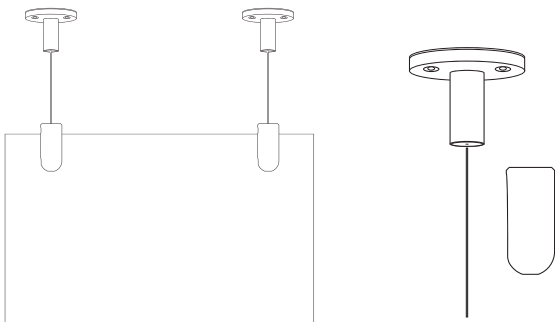

TECHNICAL ILLUSTRATIONS: