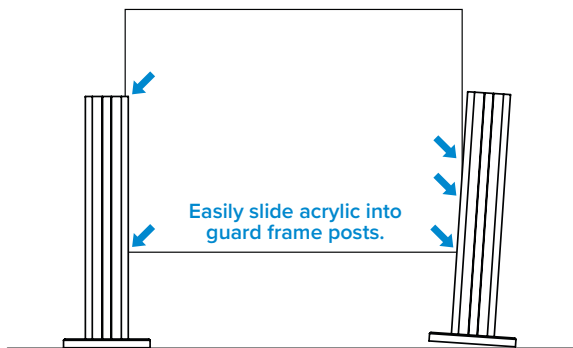

TECHNICAL ILLUSTRATIONS: